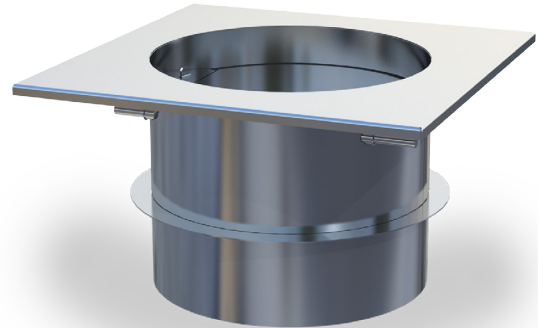

ENERVEX®

MFD-S MANUAL FIREPLACE DAMPER

VOLKO SUPPLY

800-685-8263

3932000 07.16

Product Information

Use

The MFD-S Manual Fireplace Damper for solid fuel prevents conditioned air from escaping through the chimney when the fireplace is not in use, and to prevent backdraft down the chimney, saving energy.

Description

The MFD-S is a manual fireplace damper with a gravity actuated damper. It is designed to be used with round chimney pipe systems. Although it is designed to support and function with an ENERVEX chimney fan, it works equally well without it. It can be used as a replacement for worn-out, zero clearance fireplace dampers. It is easy to open with cable and handle (included) mounted in the fireplace.

The MFD-S is easy to install because the damper simply slides inside the flue.

The MFD-S is designed for chimney top installations and is for use with solid fuel fireplaces and appliances.

The damper is rated for temperatures up to 1400°F (760°C).

Material

All metal components are 316L stainless steel. Top plate is constructed of 16GA and other components are 18GA.

Standard Equipment

- 30' cable and mounting hardware

Warranty

2-Year Factory Warranty. Complete warranty conditions are available from ENERVEX Inc.